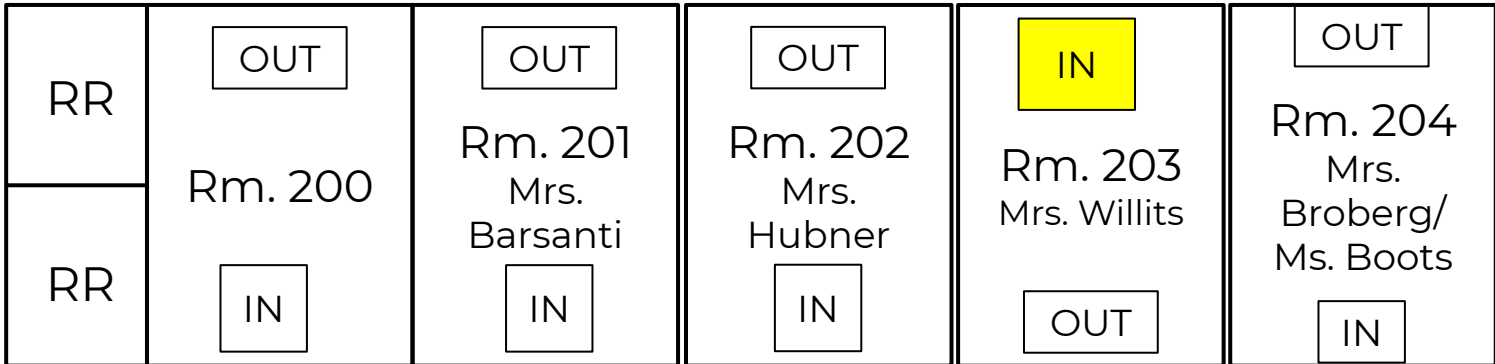

# EAGLE PRAIRIE ELEMENTARY SCHOOL COVID-19 MAP

Field

Checkpoint for 1st & 2nd grade students

Checkpoint for TK, K, 3rd, 4th, & SDC students