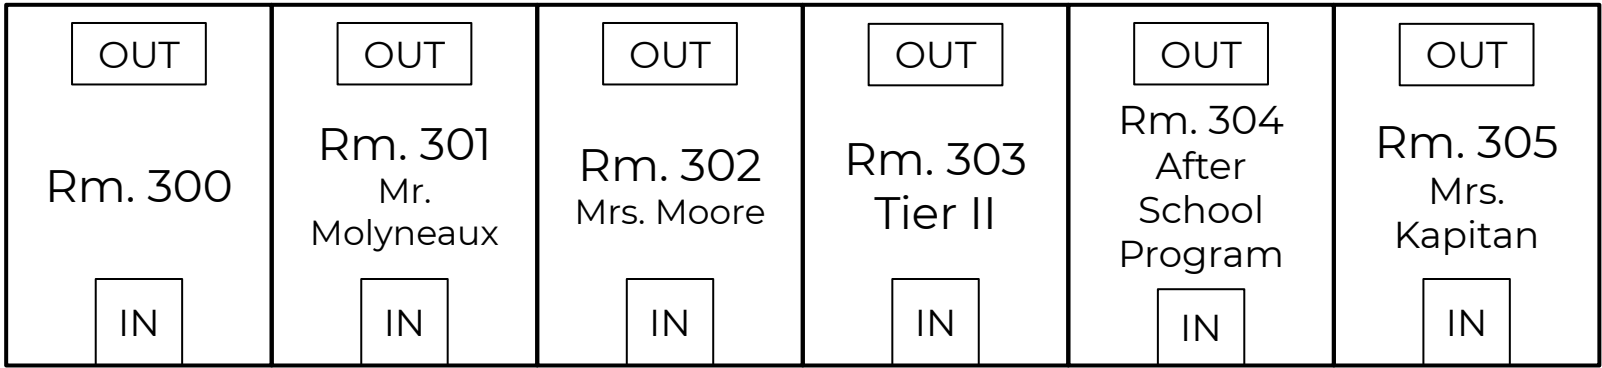

# EAGLE PRAIRIE ELEMENTARY SCHOOL COVID-19 MAP

Field

Checkpoint for 1st & 2nd grade students

Checkpoint for TK, K, 3rd, 4th, & SDC students