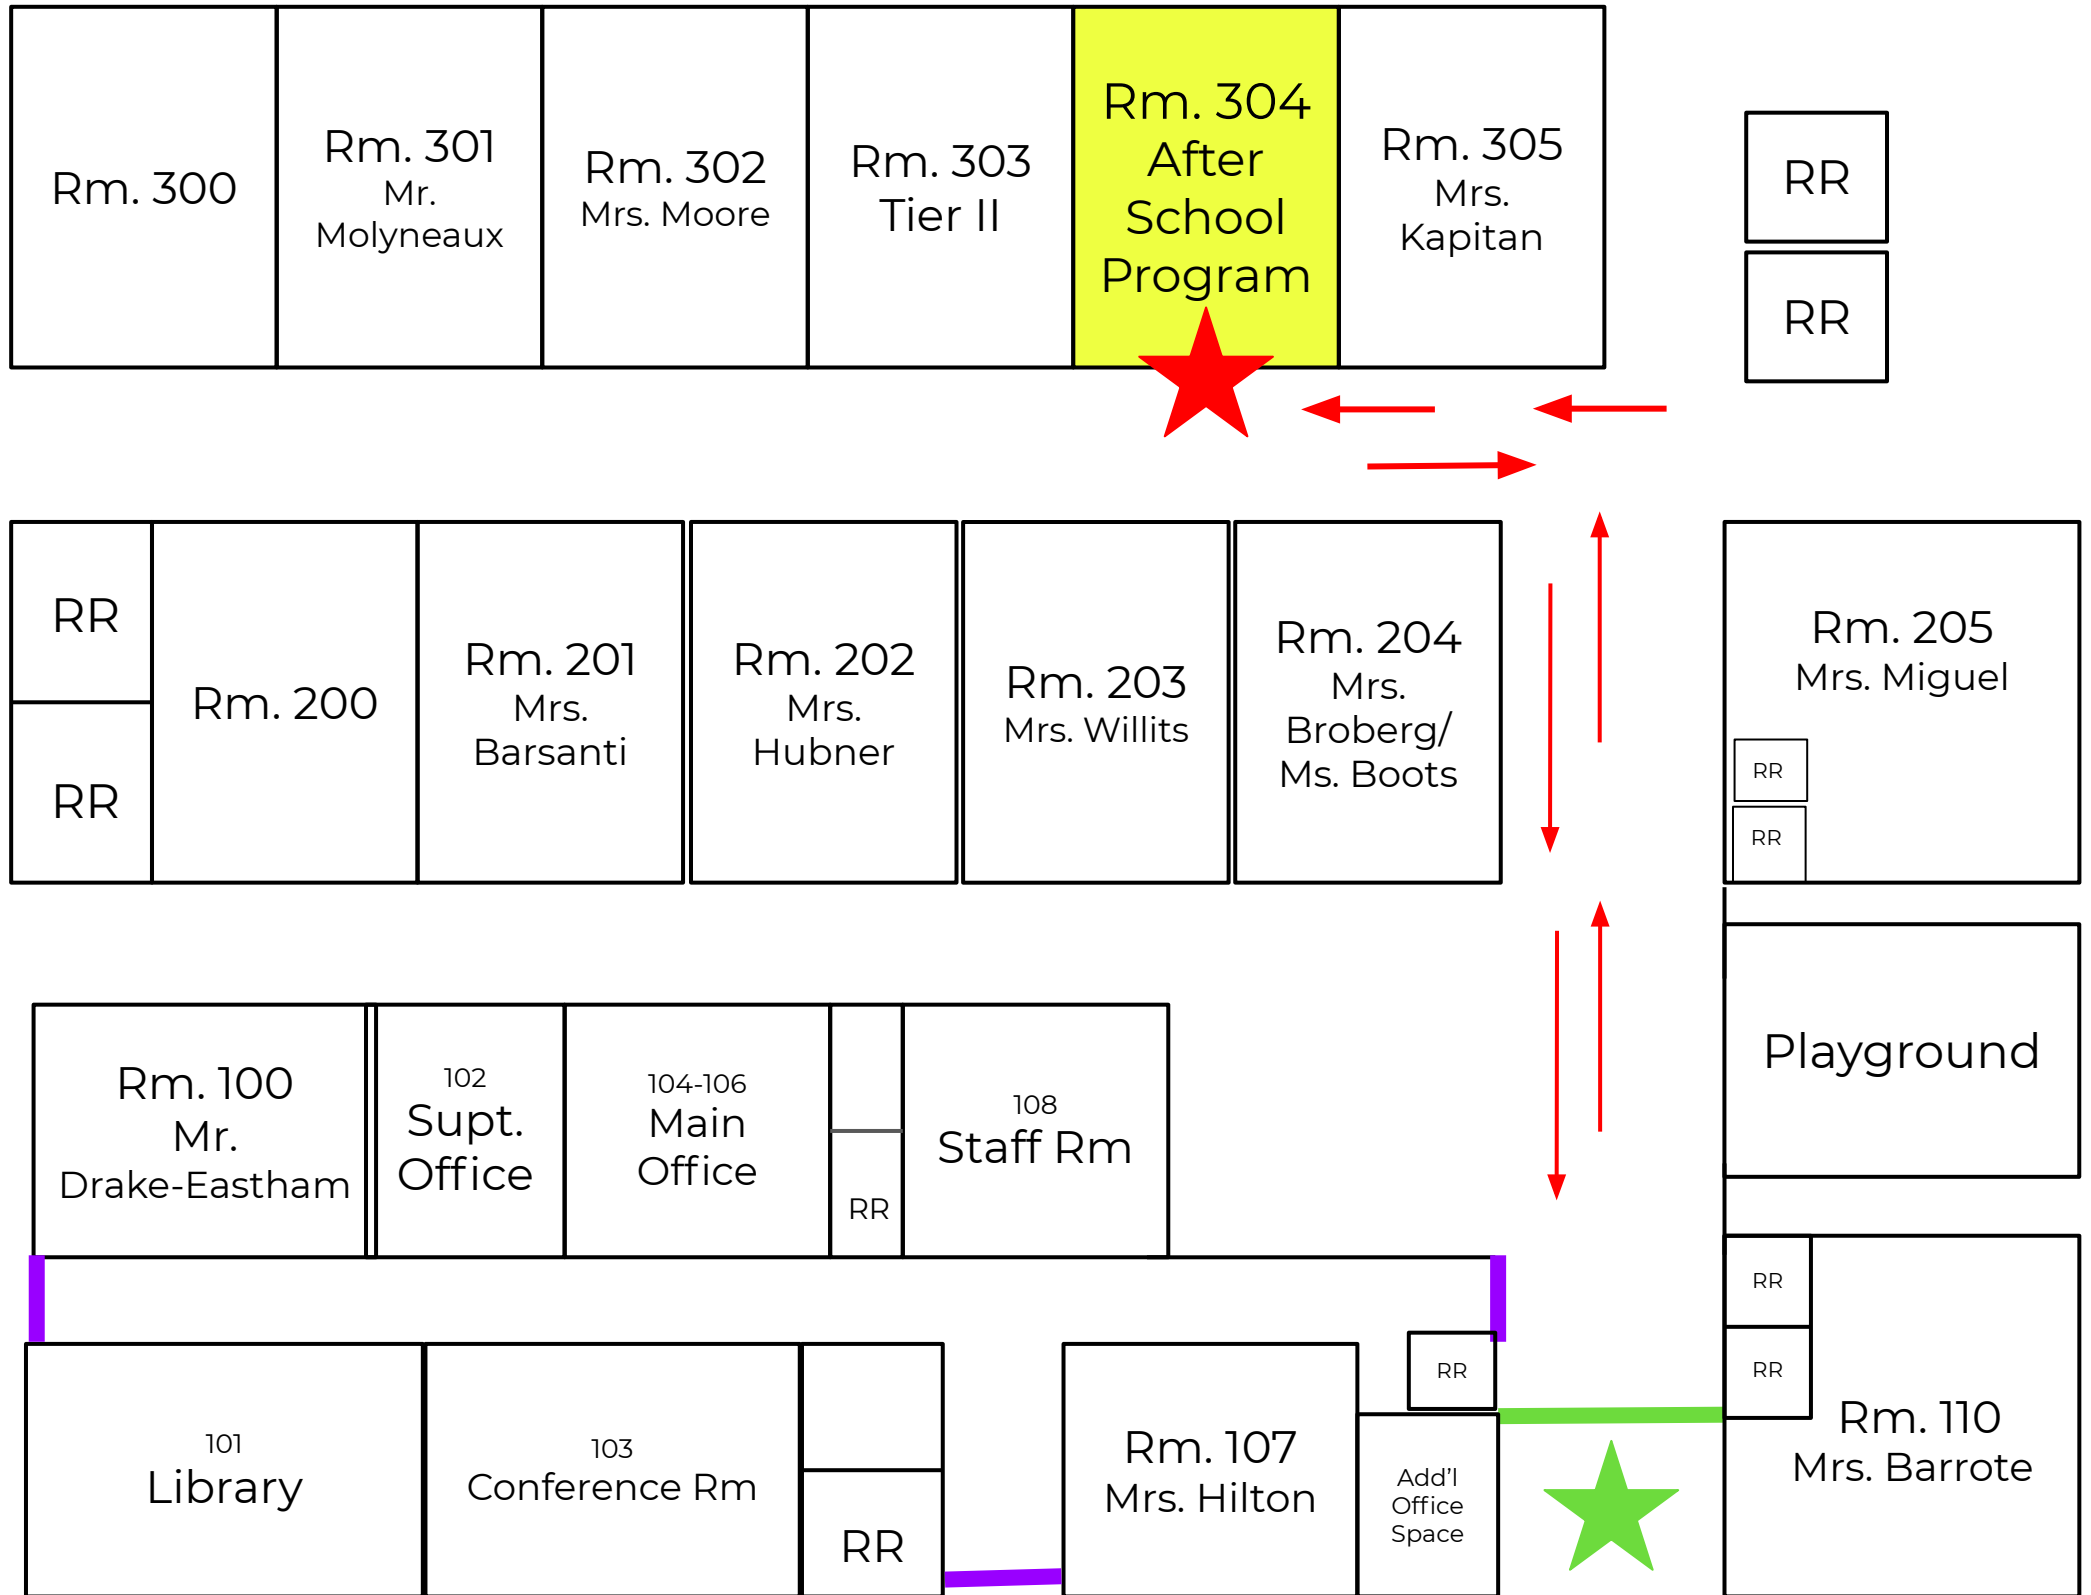

EAGLE PRAIRIE ELEMENTARY SCHOOL COVID-19 MAP FOR AFTER SCHOOL PROGRAM

- After School Program pick up is 5pm.
 - The gate with the green star will be open to pick your child(ren) up.
 - Once at the ASP door (Rm. 304), your child will be called for and will meet you at this location.
 Please do not go to any other location to pick up your child.
 - Do not enter the room, wait outside the door.

**Enter for After School
Program pick up**